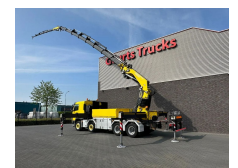

+31 488 74 54 74
info@geurtstrucks.com

Buskesdries 14
6673 DP,
Andelst
netherlands

Volvo

8X4 FASSI F1300RA.2.28 + JIB L616

KRAAN/KRAN/CRANE/GRUA/MONTAGEKRAN/DACHDECKERKRAN

Extras

+31 488 74 54 74
info@geurtstrucks.com

Buskesdries 14
6673 DP,
Andelst
netherlands

General-specifications

Id	1790078	Air conditioning	LED lights
Make	Volvo	Air horn	Low-noise
Type	8X4 FASSI F1300RA.2.28 + JIB L616 KRAAN/KRAN/CRAVE/GRUA/MONTAGEKRAN/DACHDECKERKRAN	Alloy wheels	Media System
Year	2015	Aluminium fuel tank	Particulate filter
Mileage	131.745 km	Anti-lock braking system	PTO
Construction	Crane	Central locking	Sleeper cab
Emissionclass	6	Coupling	Speed limiter
		Cruise control	Stability control
		Electrically adjustable door mirrors	Toolbox
		Electrically operated windows	Vehicle heater
		Heavy duty engine brake	Visor
		Leaf spring suspension	

Technical-specifications

First registration date	13-05-2015
Fuel	Diesel
Transmission	Automatic
Vehicle identification number	3126
Axle configuration	8x4
Axle count	4
Power kw	338
Power hp	460
Lifting height	3.550 cm
Lifting capacity	22.000 kg