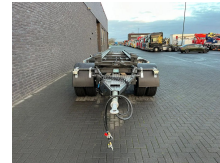

+31 488 74 54 74
info@geurtstrucks.com

Buskesdries 14
6673 DP,
Andelst
netherlands

GS AC-3000 3 ASSIGE CONTAINER AANHANGER NIEUW

General-specifications

Id	1790180
Make	GS
Type	AC-3000 3 ASSIGE CONTAINER AANHANGER NIEUW
Year	2024
Construction	Container transport
Gross weight	30.000 kg

Technical-specifications

First registration date	13-11-2024
License plate	25-WNH-2
Axle count	3
Weight	4.900 kg
Wheelbase	549
Load capacity	25.100 kg
Width	248 cm
Height	140 cm

Extras

€ On request